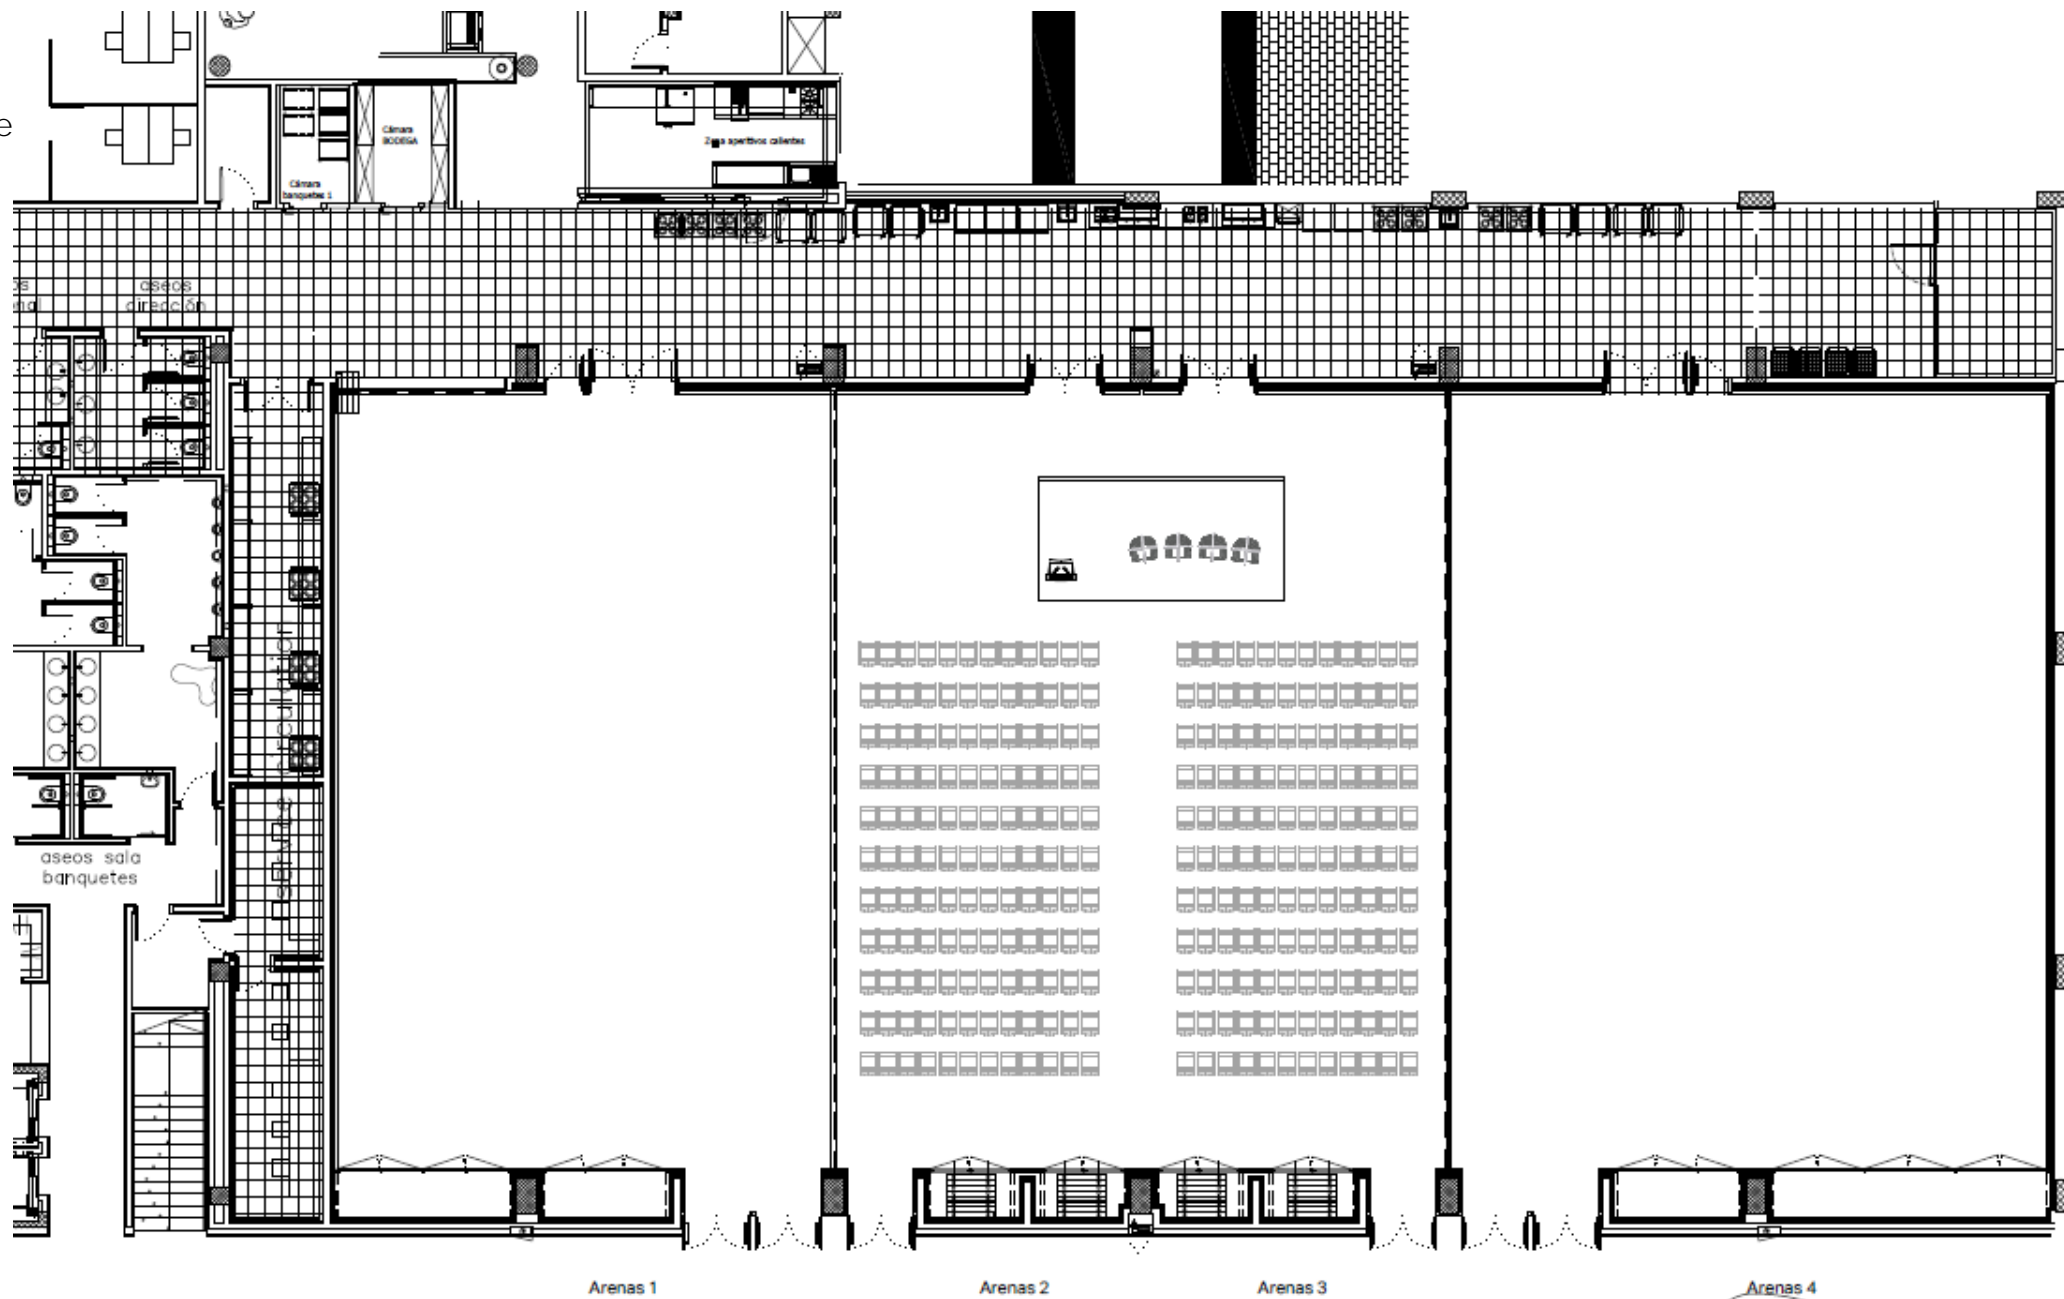

# "LAS ARENAS" 1

198 people - theatre style  
Stage of 6m x 4m

# "LAS ARENAS" 2+3

264 people - theatre style  
Stage of 6m x 4m