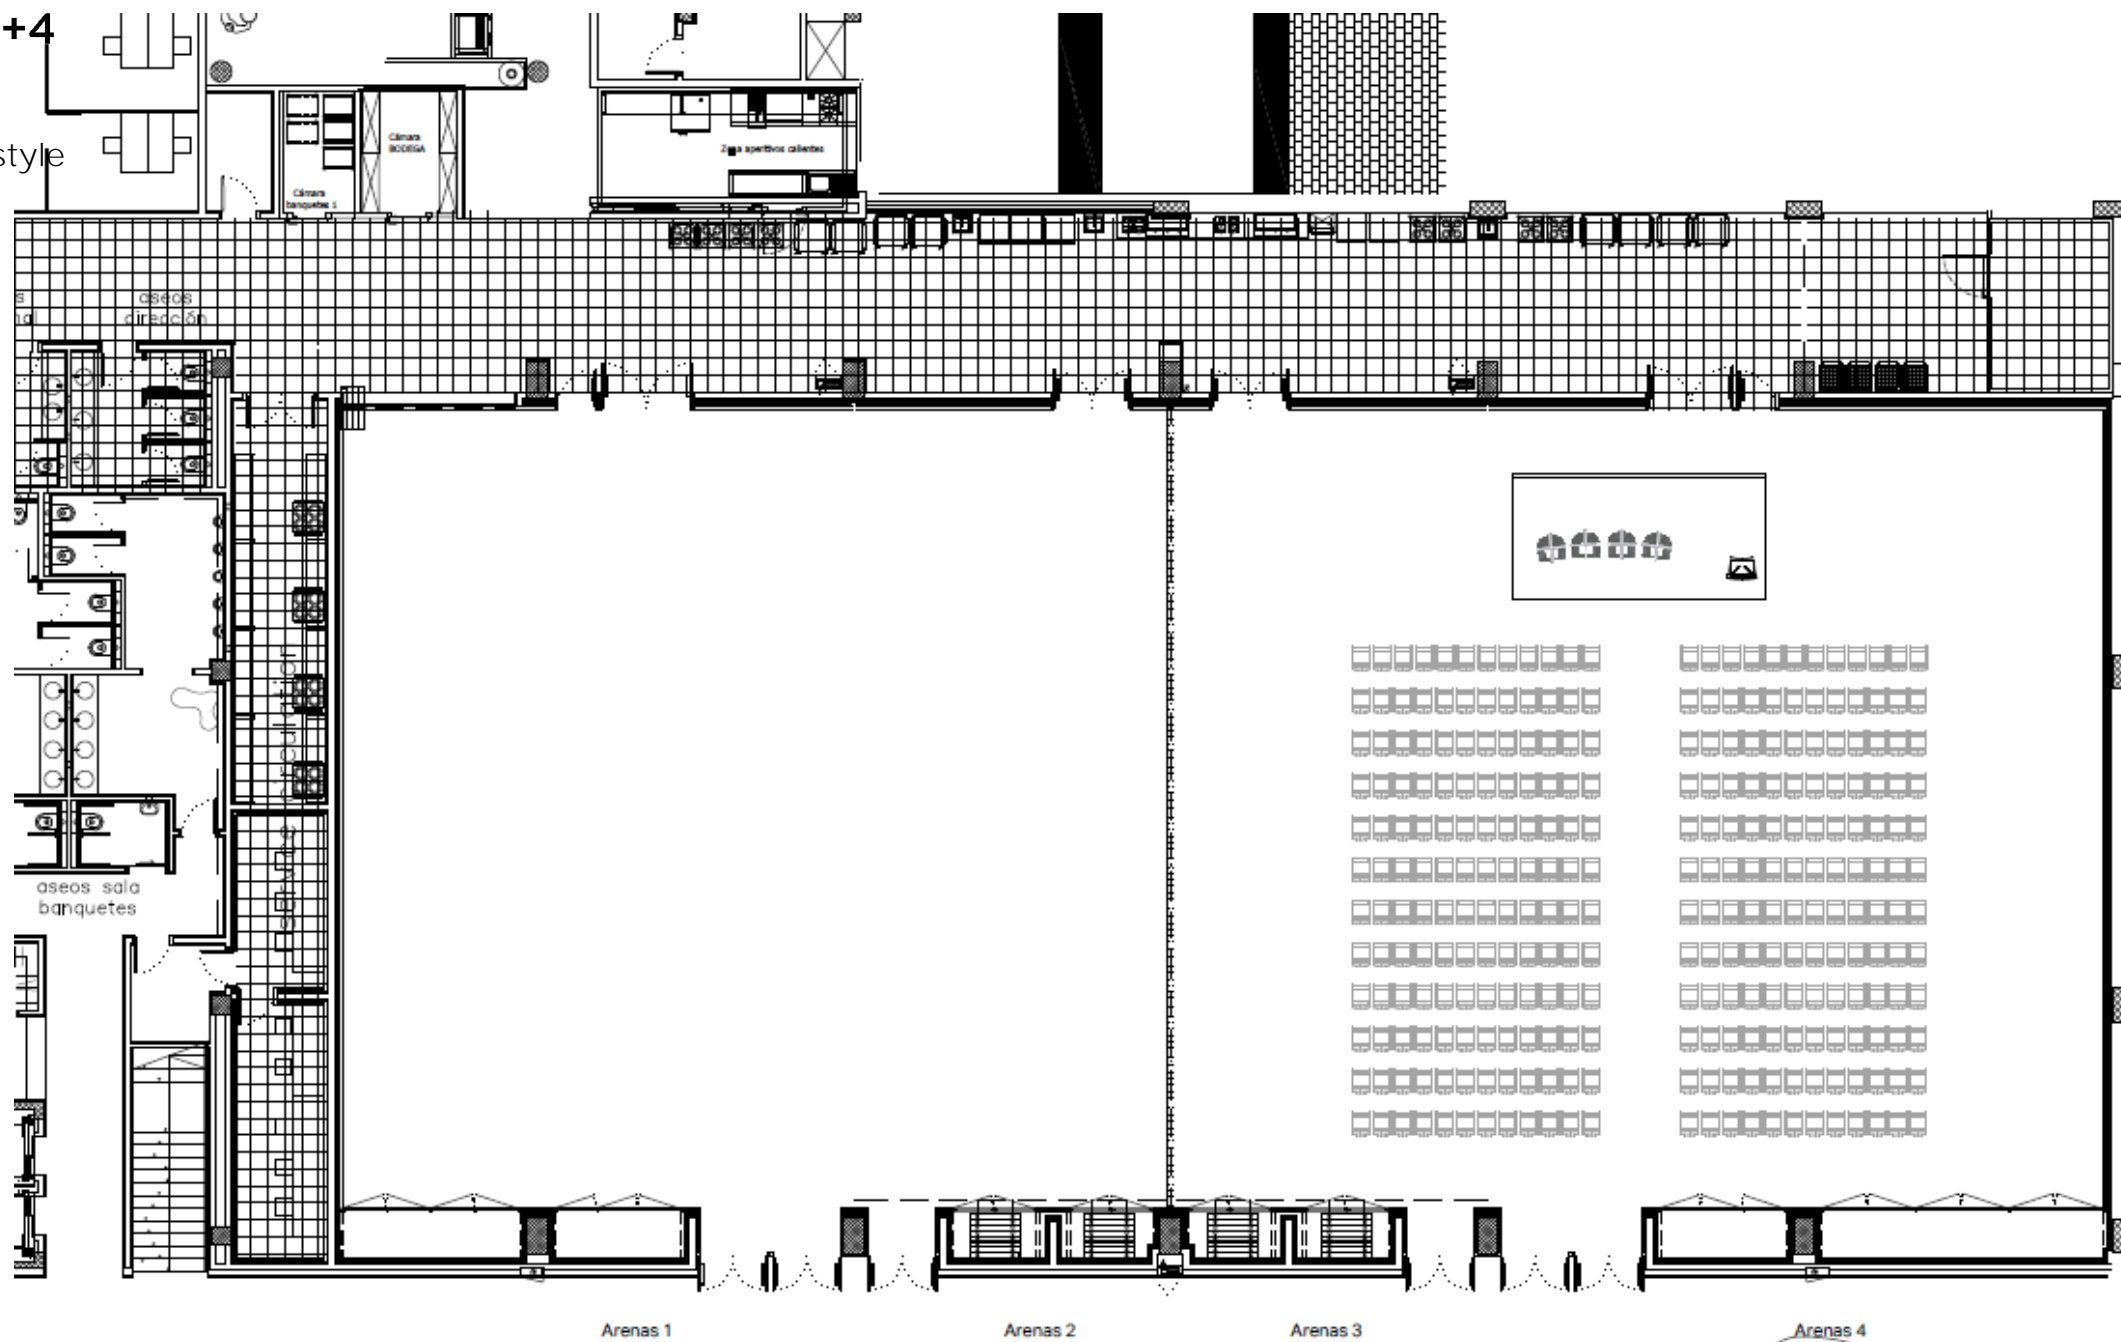

"LAS ARENAS" 3+4

288 people - theatre style
Stage of 6m x 4m