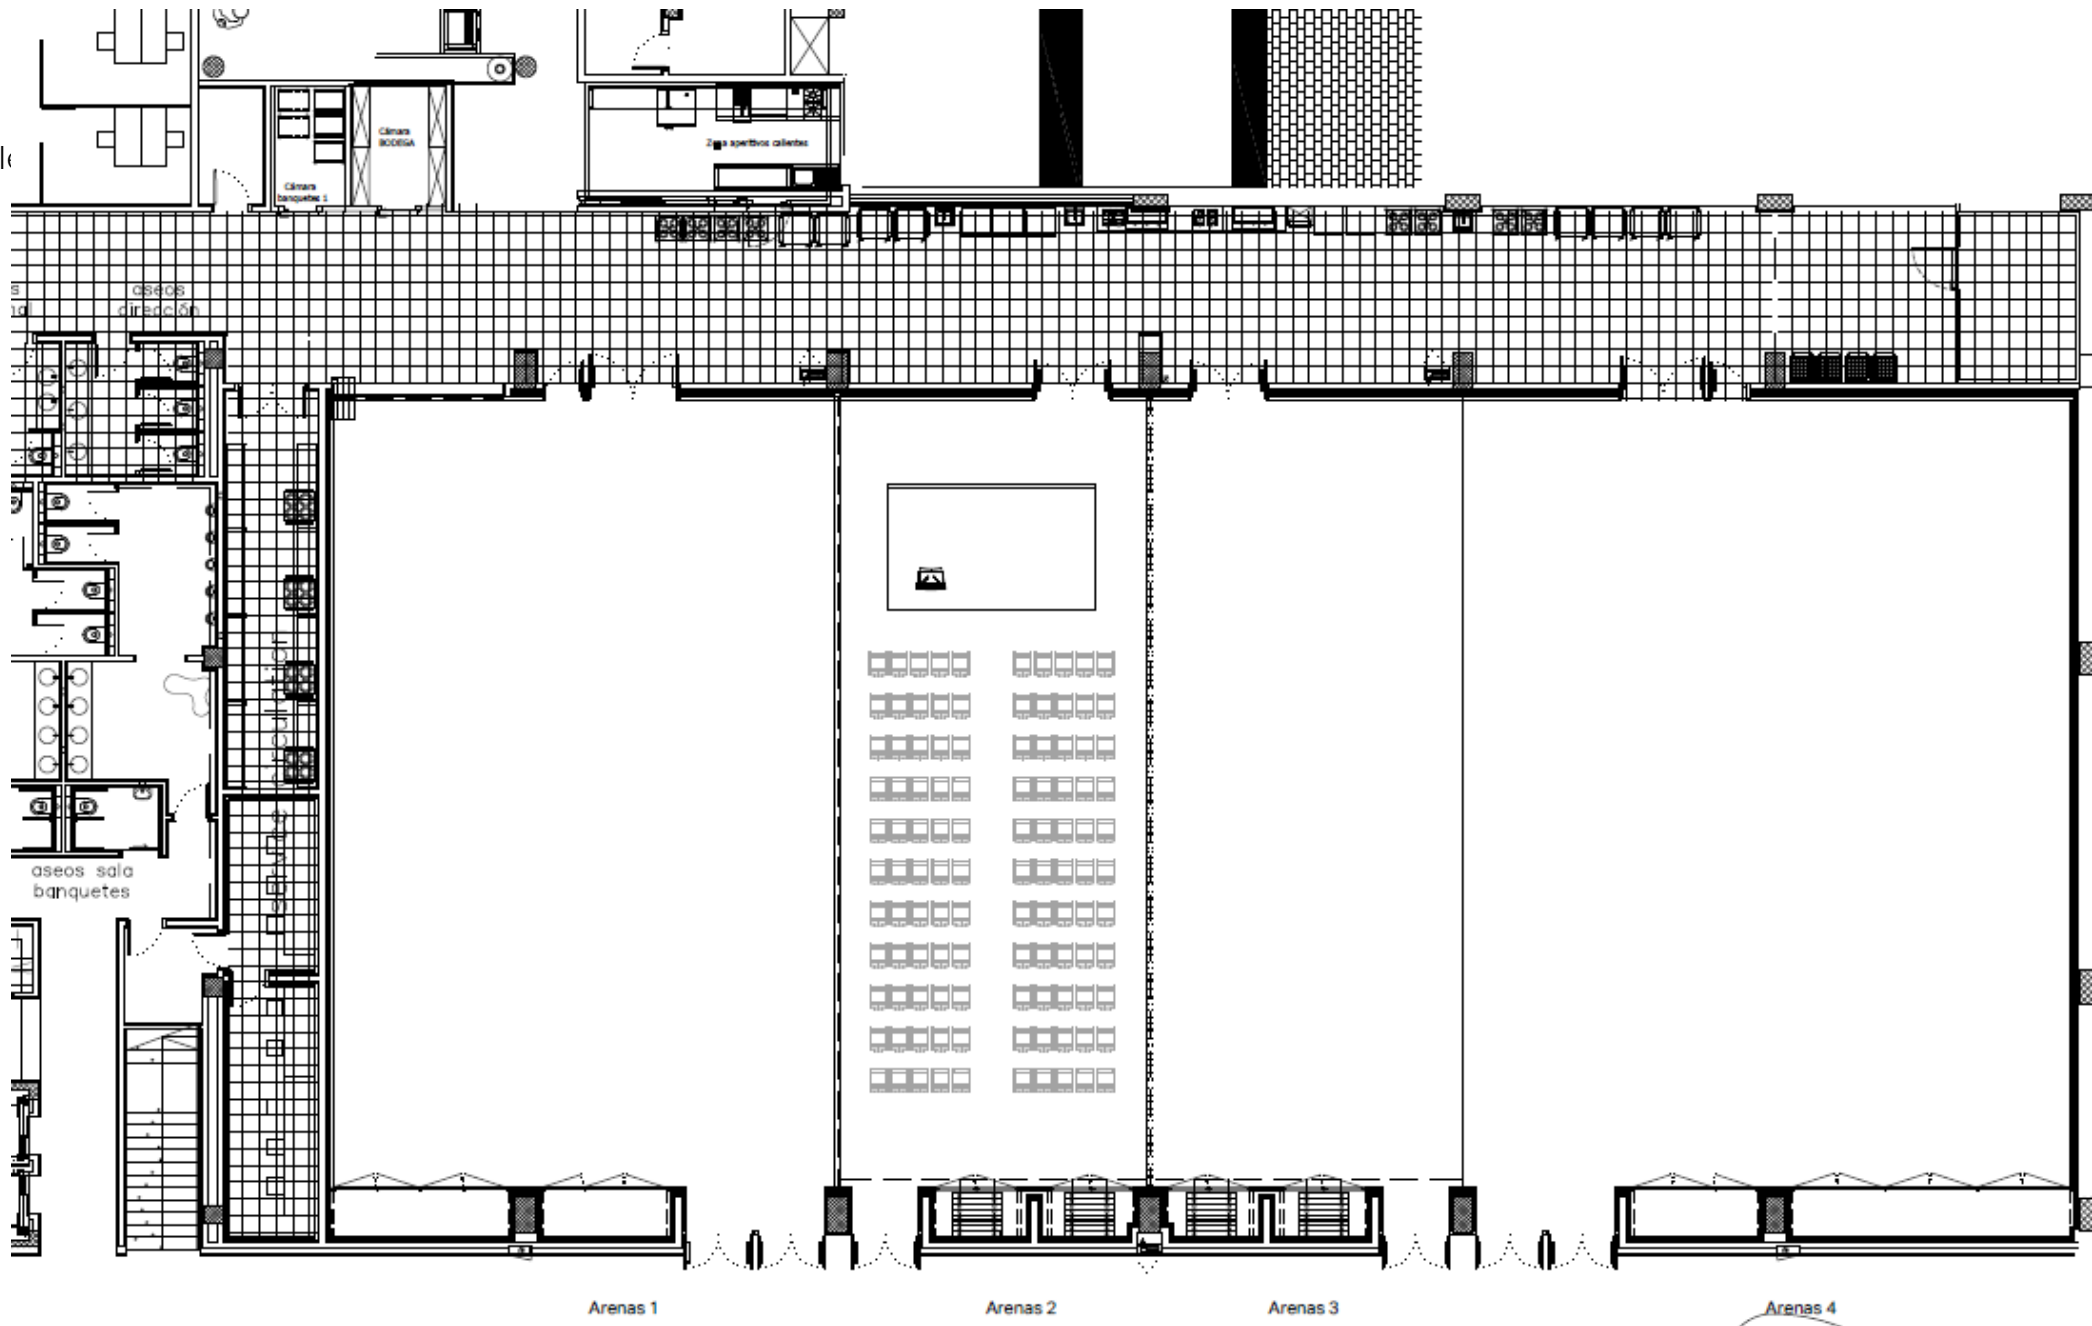

"LAS ARENAS" 2

110 people - theatre style
Stage of 5m x 3m