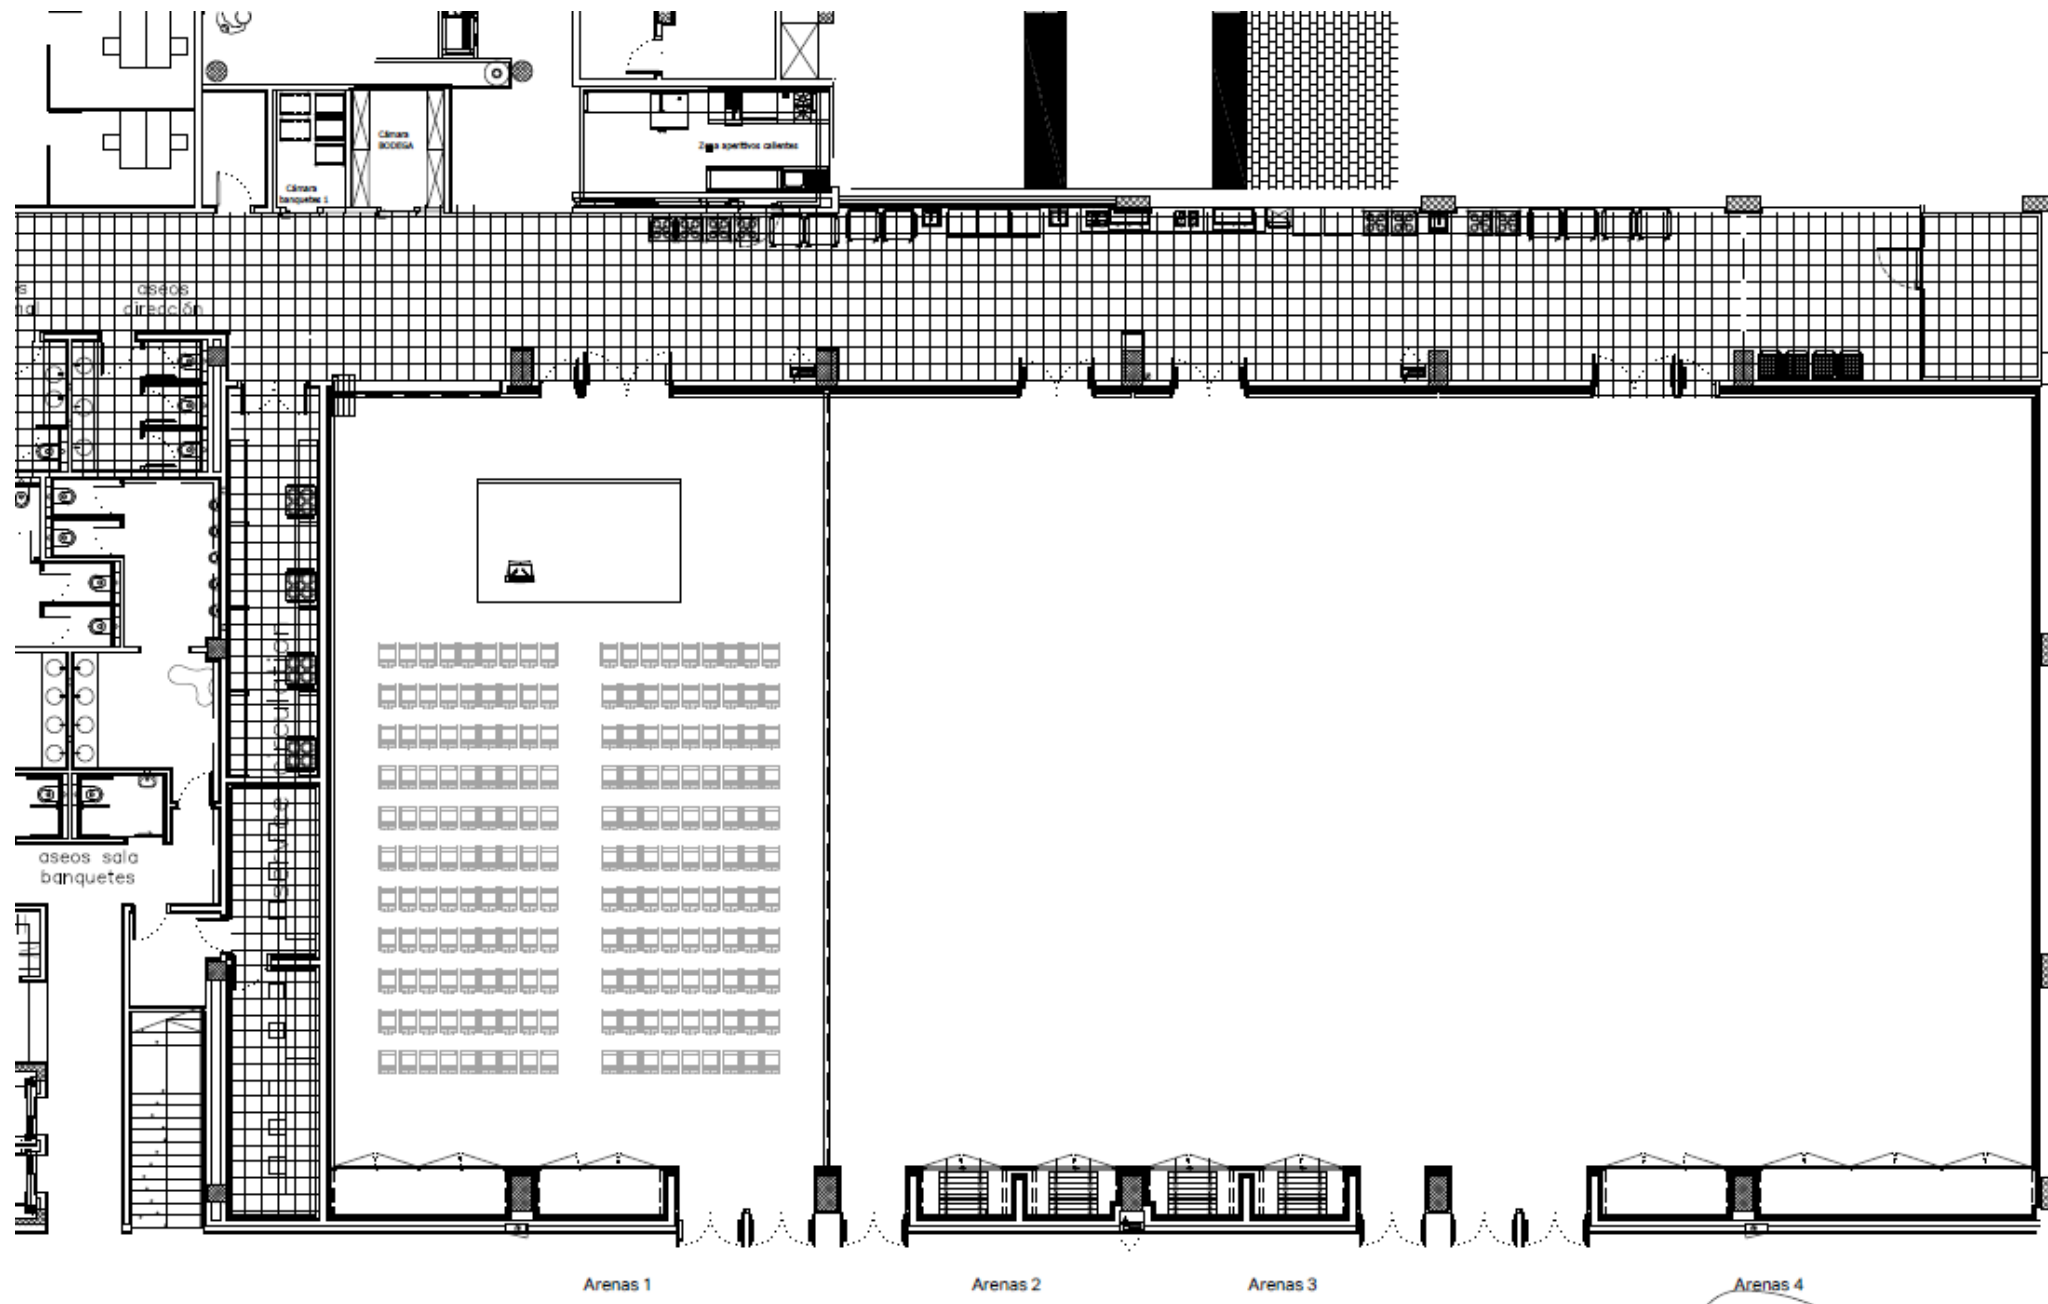

"LAS ARENAS" 1

198 people - theatre style
Stage of 6m x 4m