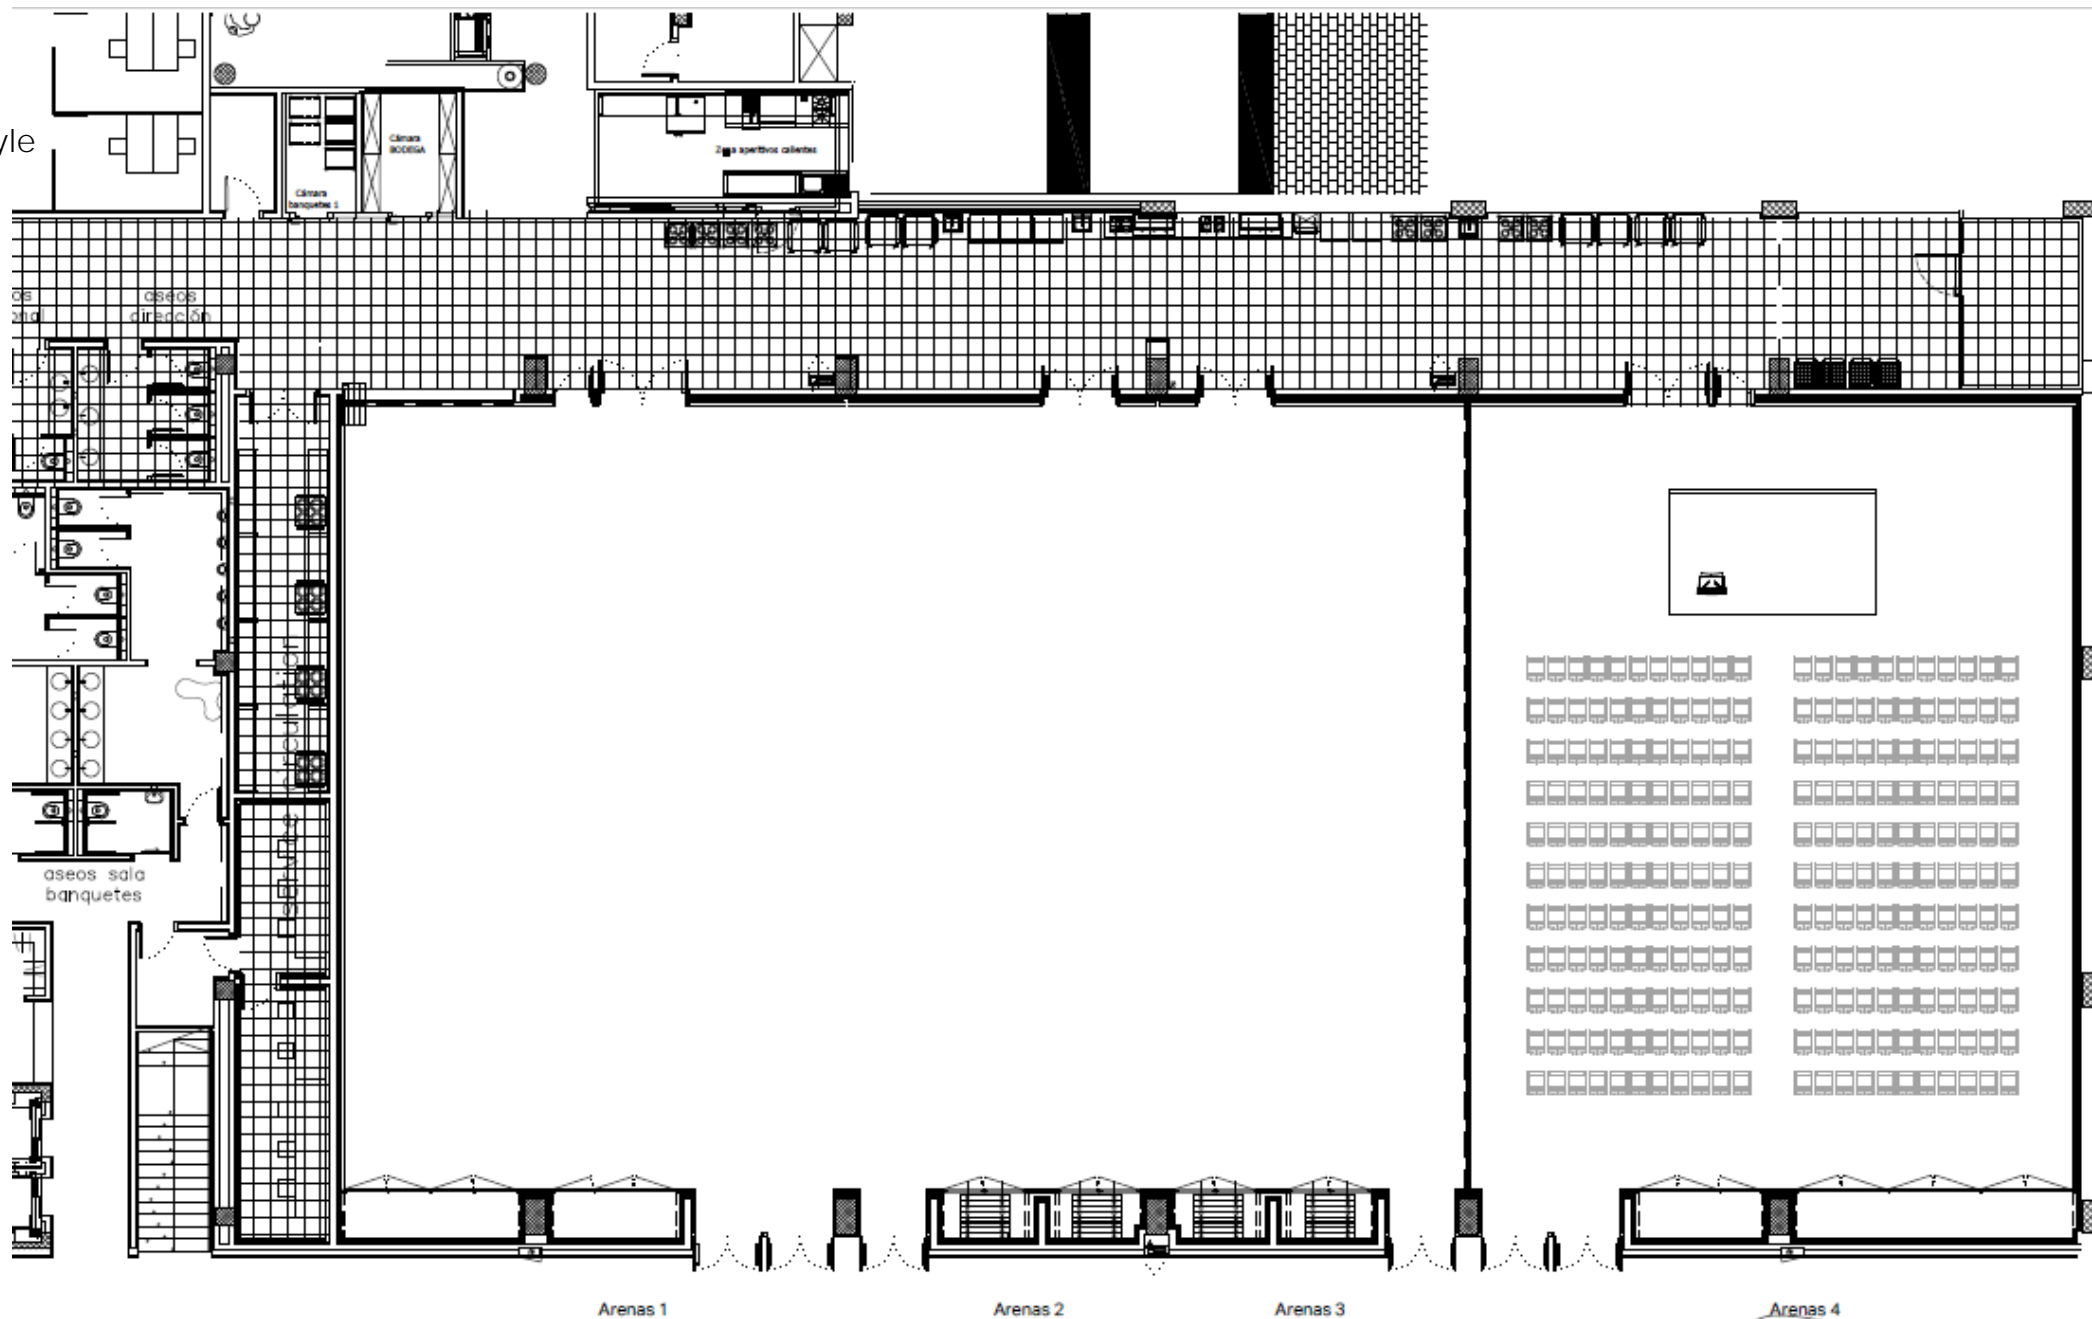

"LAS ARENAS" 4

242 people - theatre style
Stage of 6m x 4m

LAS ARENAS

Hotel general capacities

Meeting Room Capacities									
Room Name	Surface m²	Height m.	Theatre	School	Boardroom	U Shape	Cocktail	Cabaret Table of 7p	Banquet
Arenas I	229	5	190	135	66	51	220	90	180
Arenas II	141	5	104	81	48	48	150	56	100
Arenas I+II	370	5	370	-	-	-	-	161	-
Arenas III	141	5	104	81	48	48	150	56	100
Arenas IV	275	5	216	162	72	54	250	120	200
Arenas III+IV	-	-	-	-	-	-	-	-	-
Arenas	786	5	638	483	174	150	750	330	550
Foyer Arenas	348	-	-	-	-	-	300	-	240