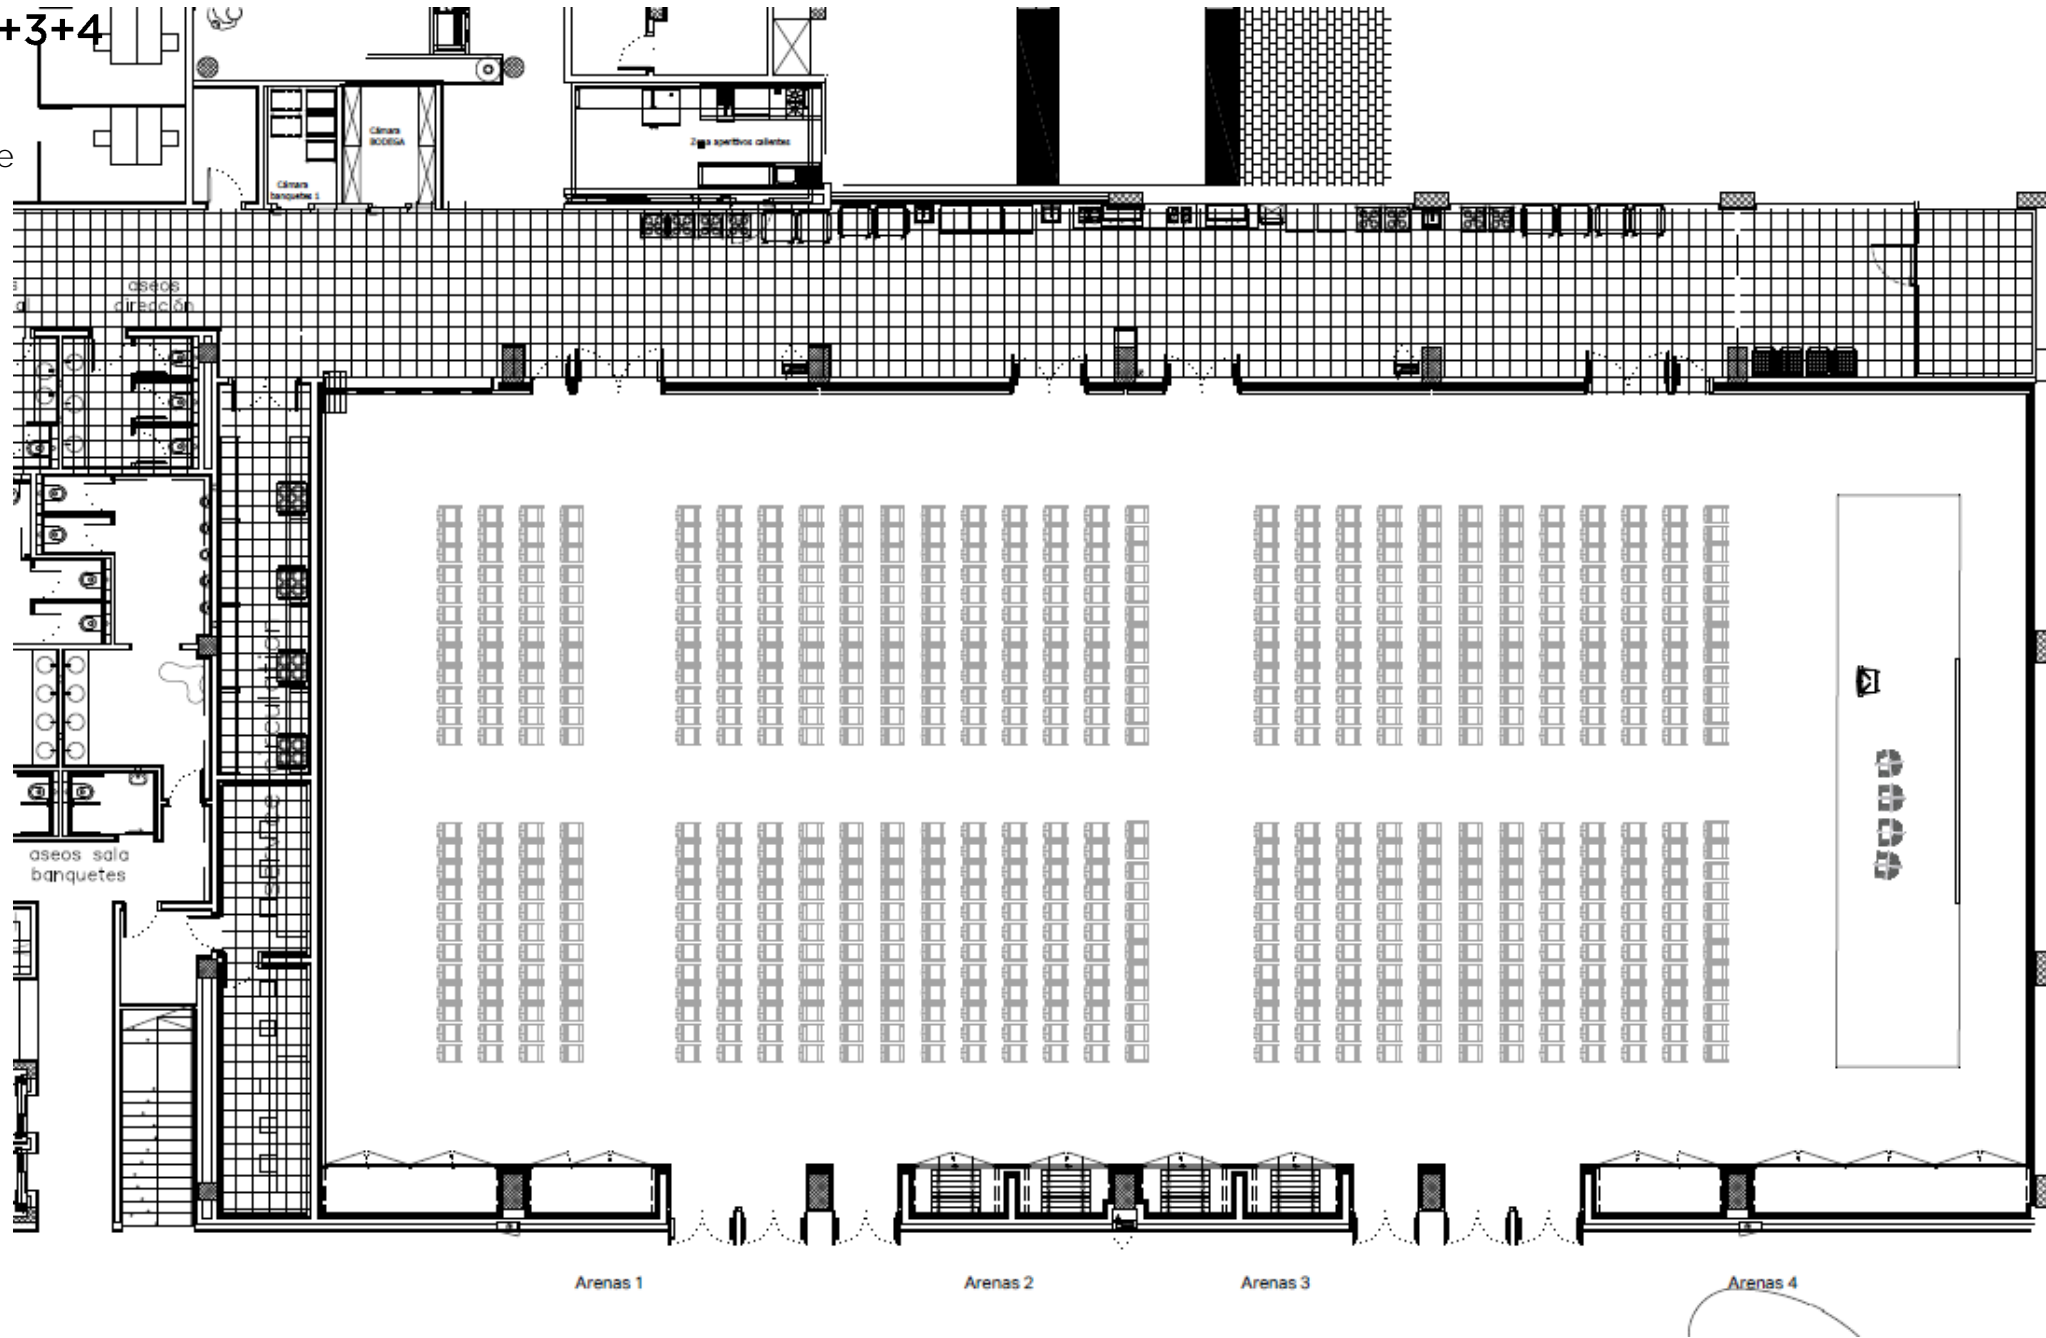

# "LAS ARENAS" 1+2+3+4

675 people - theatre style  
Stage of 14m x 4m