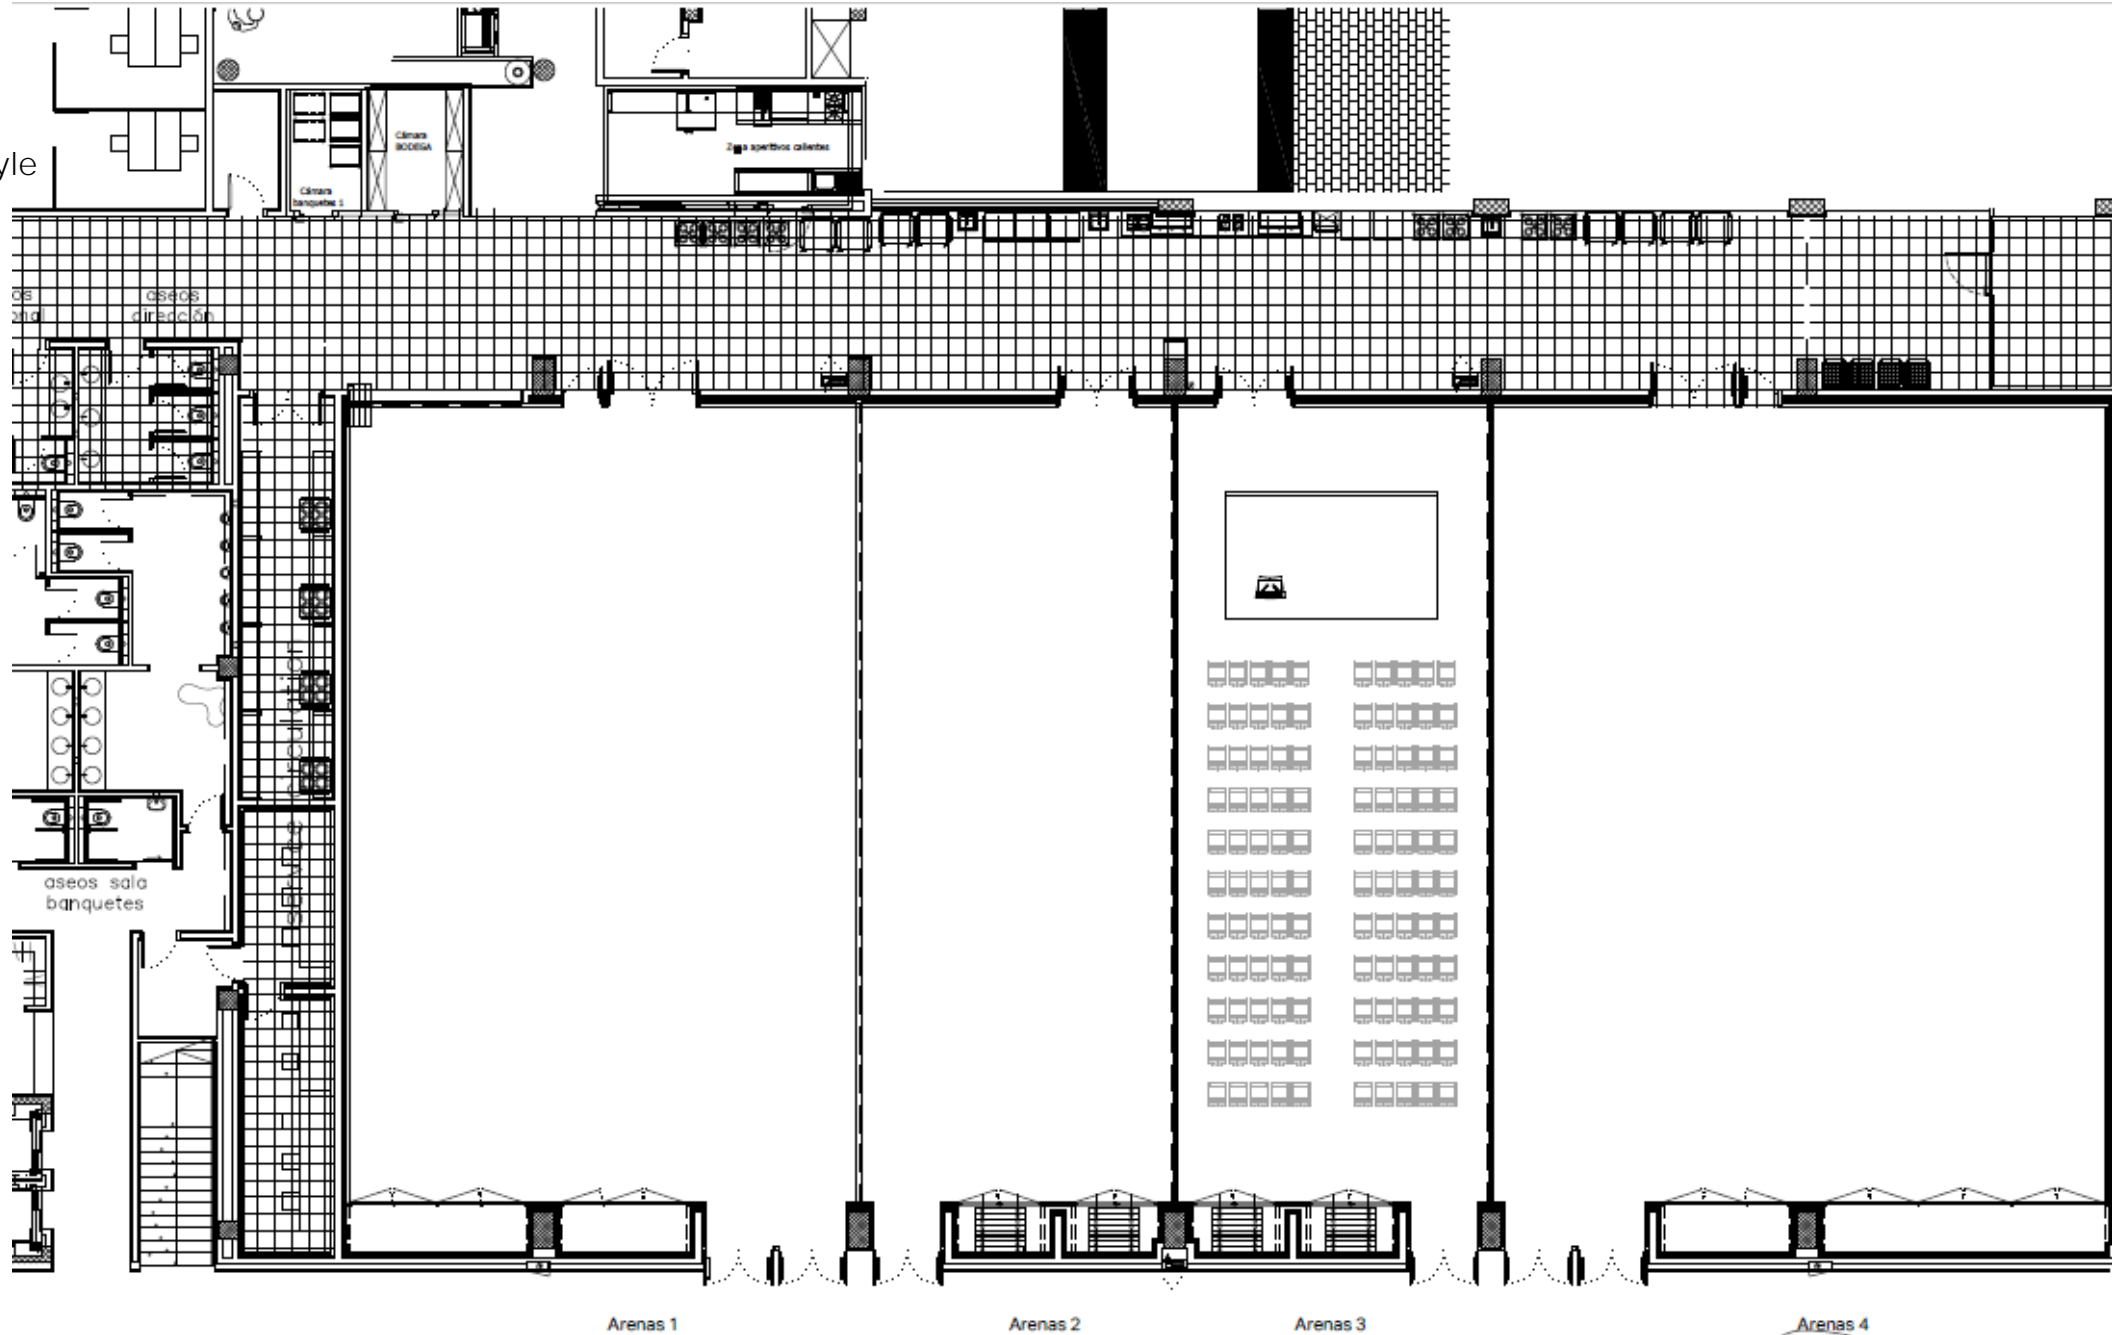

# "LAS ARENAS" 2

110 people - theatre style  
Stage of 5m x 3m

# "LAS ARENAS" 3+4

288 people - theatre style  
Stage of 6m x 4m

# "LAS ARENAS" 3

110 people - theatre style  
Stage of 5m x 3m