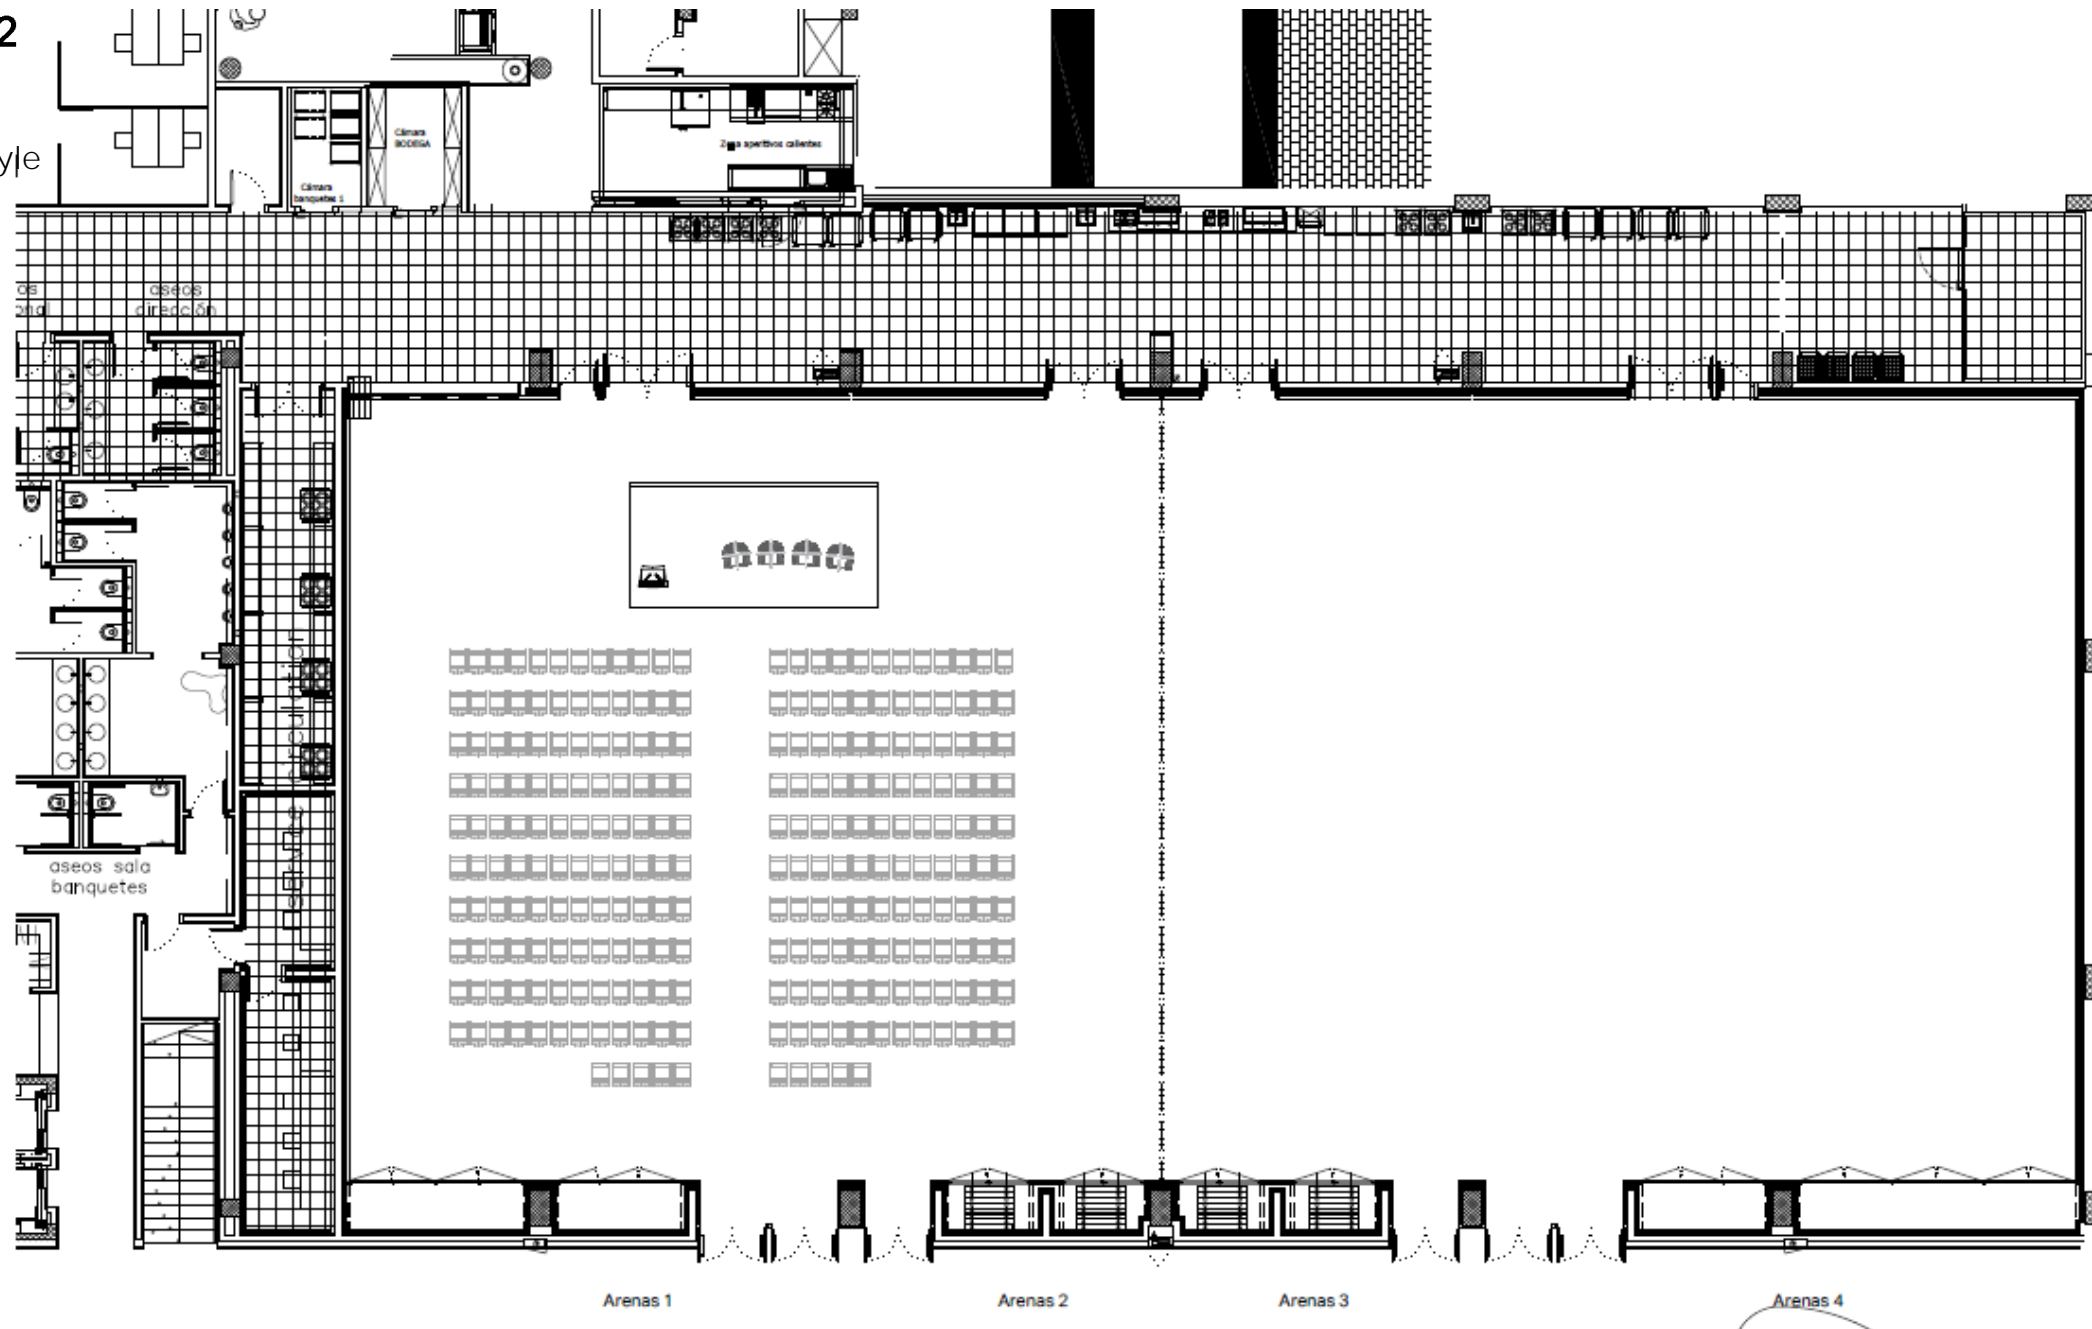

"LAS ARENAS" 1+2

264 people - theatre style
Stage of 6m x 4m